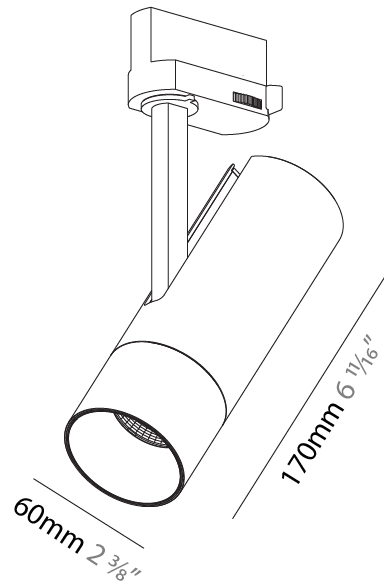

GENERAL

Series: Imagine
Subseries: Imagine 60
Partner: Prolicht
Division: Architectural
Installation: Track
Mounting Location: Ceiling
Light Distribution: Adjustable

PHYSICAL

Aperture Sizes - Downlights: 2"
Shape: Cylinder
Diameter (mm): 60
Diameter (in): 2 3/8
Height (mm): 170
Height (in): 6 11/16
Max. Overall Height (mm): 190
Max. Overall Height (in): 7 1/2
Weight (kg): 0.564
Weight (lbs): 1 1/4
Fixture Finish: SSR / BKV / CWI / CRY / HAB / UFT / ITA / RUA / FTG / MYG / LOD / PUS / FRO / FUP / KIA / POP / BLS / SPG / MEY / GOH / CHC / COM / ABZ / JAG / OBR / MOS / ROR
Fixture Material: Aluminum Die Cast

ELECTRICAL

Lamp Type: LED (Zhaga Standard)
Input Wattage (W): 15.5
Total Output Wattage (W): 14
Dimming: Tri-Mode (Non-Dimming and Phase Dimming (120Vac only) and 0-10V Dimming)
Driver Included: Yes
Driver Location: Integrated
Driver Type: Constant Current - Universal
Driver Class: Class 2
Input Voltage (V): 120 - 277
Constant Current (MA): 350

LED

Number of LEDs: 1
Color Temperature (°K): 2700 / 3000 / 3500 / 4000
Max. Delivered Lumen (lm): 930 / 960 / 1009 / 1030
CRI: >90 CRI
Lamp Life (hrs): 50000

OPTICAL

Reflector: 16 / 32 / 46

RATINGS AND CERTIFICATIONS

Certified By: Certified for North American Standards
IP rating: IP20