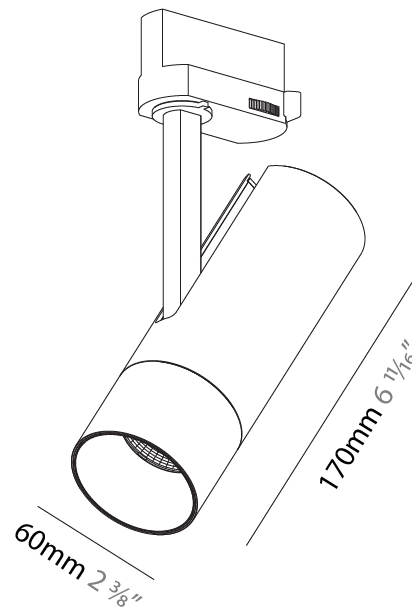

Aperture Sizes - Downlights: 2"
 Shape: Cylinder
 Diameter (mm): 60
 Diameter (in): 2 ³/₈
 Height (mm): 170
 Height (in): 6 ¹¹/₁₆
 Max. Overall Height (mm): 215
 Max. Overall Height (in): 8 ⁷/₁₆
 Weight (kg): 0.572
 Weight (lbs): 1.26
 Fixture Finish: SSR / BKV / CWI / CRY / HAB / UFT / ITA / RUA / FTG / MYG / LOD / PUS / FRO / FUP / KIA / POP / BLS / SPG / MEY / GOH / CHC / COM / ABZ / JAG / OBR / MOS / ROR
 Fixture Material: Aluminum Die Cast

GENERAL

Series: Imagine
 Subseries: Imagine 60
 Partner: Prolicht
 Division: Architectural
 Installation: Track
 Mounting Location: Ceiling
 Light Distribution: Adjustable

PHYSICAL

Aperture Sizes - Downlights: 2"
 Shape: Cylinder
 Diameter (mm): 60
 Diameter (in): 2 3/8
 Height (mm): 170
 Height (in): 6 11/16
 Max. Overall Height (mm): 190
 Max. Overall Height (in): 7 1/2
 Weight (kg): 0.522
 Weight (lbs): 1.15
 Fixture Finish: SSR / BKV / CWI / CRY / HAB / UFT / ITA / RUA / FTG / MYG / LOD / PUS / FRO / FUP / KIA / POP / BLS / SPG / MEY / GOH / CHC / COM / ABZ / JAG / OBR / MOS / ROR
 Holder Finish: BLK / WHI / SIL
 Fixture Material: Aluminum Die Cast

OPTICAL

Optic: Lens Pack - No Lens / Linear Spread Lens / Honeycomb / Spread Lens
 Beam Angle: 12

RATINGS AND CERTIFICATIONS

Certified By: Certified for North American Standards
 IP rating: IP20

IMAGINE 60 TRACK