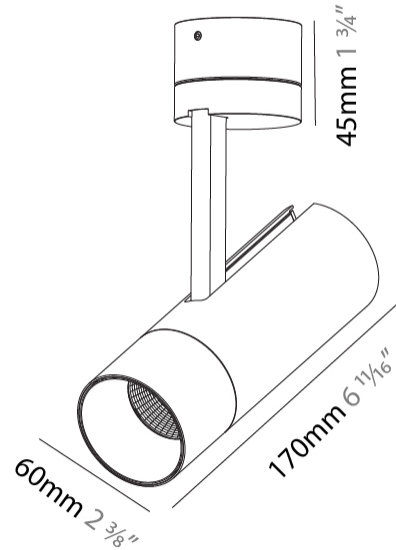

GENERAL

Series: Imagine
Subseries: Imagine 60
Partner: Prolicht
Division: Architectural
Installation: Surface
Product Type: Spots
Mounting Location: Ceiling
Light Distribution: Adjustable

PHYSICAL

Aperture Sizes - Downlights: 2"
Shape: Cylinder
Diameter (mm): 60
Diameter (in): 2 3/8"
Height (mm): 170
Height (in): 6 11/16"
Max. Overall Height (mm): 215
Max. Overall Height (in): 8 7/16"
Weight (kg): 0.604
Weight (lbs): 1.33
Fixture Finish: SSR / BKV / CWI / CRY / HAB / UFT / ITA / RUA / FTG / MYG / LOD / PUS / FRO / FUP / KIA / POP / BLS / SPG / MEY / GOH / CHC / COM / ABZ / JAG / OBR / MOS / ROR
Fixture Material: Aluminum Die Cast

OPTICAL

Reflector: 16 / 32 / 46
Optic: Lens Pack - No Lens / Linear Spread Lens / Honeycomb / Spread Lens
Adjustability: Rotational 350°; Tilt 90°

RATINGS AND CERTIFICATIONS

Certified By: Certified for North American Standards
IP rating: IP20

Aperture Sizes - Downlights: 2"
 Shape: Cylinder
 Diameter (mm): 60
 Diameter (in): 2 ³/₈
 Height (mm): 170
 Height (in): 6 ¹¹/₁₆
 Max. Overall Height (mm): 215
 Max. Overall Height (in): 8 ⁷/₁₆
 Weight (kg): 0.572
 Weight (lbs): 1.26
 Fixture Finish: SSR / BKV / CWI / CRY / HAB / UFT / ITA / RUA / FTG / MYG / LOD / PUS / FRO / FUP / KIA / POP / BLS / SPG / MEY / GOH / CHC / COM / ABZ / JAG / OBR / MOS / ROR
 Fixture Material: Aluminum Die Cast